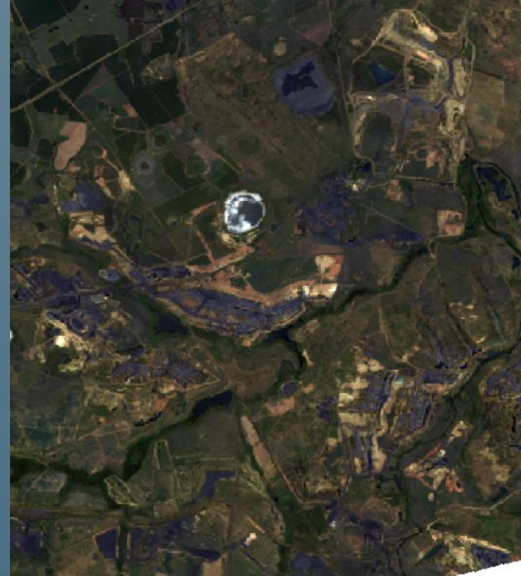

THE PRODUCT

- An EO-data based web application that allows mines to review coal dust dispersion in mines and surrounding communities.