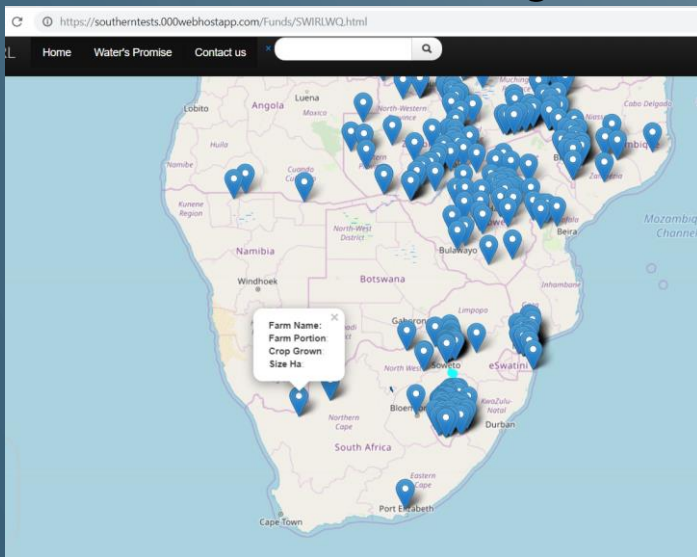

THE PRODUCT

- An EO-data based web application that allows mines to review coal dust dispersion in mines and surrounding communities.