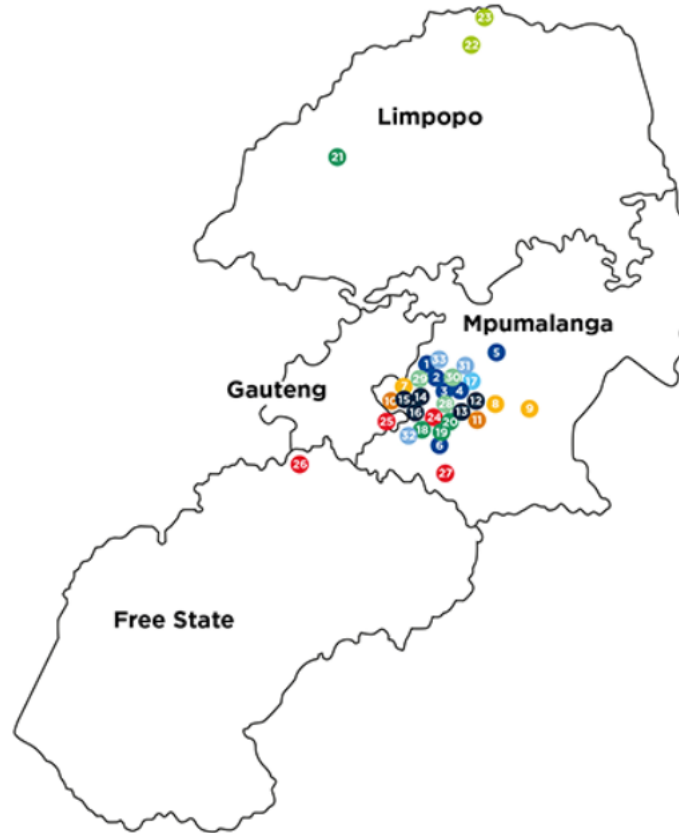

SCREEN: Mine Monitoring

SANSA 2019 Earth Observation Challenge

Aurora Geospatial

THE PROBLEM

Coal dust and smog plague lives in Mpumalanga

2019-06-27 12:59

(rank) is among the worst places in
ution by nitrogen dioxide and
according to Greenpeace. (Wikus

ser Galleries · News in Pictures
tures · Send us your stories

2000 premature deaths per year.

Coal dust suppression is not always to a sufficient extent.

THE PRODUCT

- An EO-data based web application that allows mines to review coal dust dispersion in mines and surrounding communities.

WHERE COAL IS MINED IN SOUTH AFRICA

16 million Rands annually

COMPANY GROWTH AND INVESTMENT STAGE

Pre-seed/idea stage

Seed stage

Early stage

Initial growth stage

Rapid expansion stage